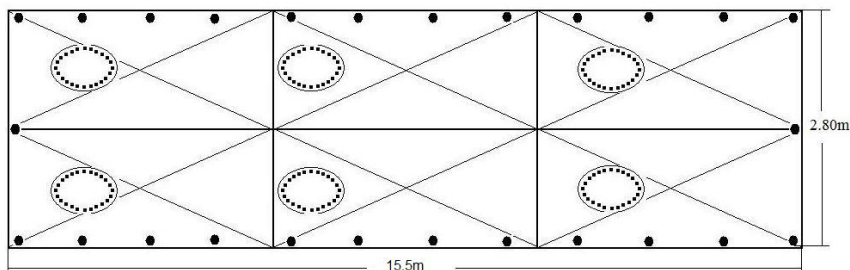

Vet

Working Platform

Tel: 0151 327 8018

Fax: 0151 328 1212

tugs@carmet.co.uk

www.carmettugs.co.uk

General

Type of Vessel: Working Platform
Built: UK

Dimensions

Length: 15.5m
Beam: 2.80m
Draft: 0.5m

Working Capacity: 5 men & equipment

Deck Equipment

Optional:
Hand Rails
Lighting
Air compressors
Generators
Cutting and burning gear
Welding equipment

Scale: