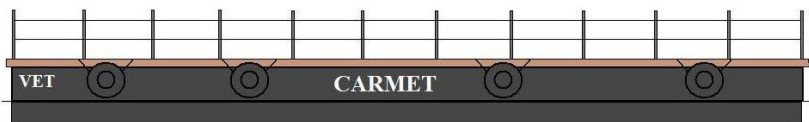

Vet

Working Platform

Tel: 0151 327 8018

Fax: 0151 328 1212

tugs@carmet.co.uk

www.carmettugs.co.uk

General

Type of Vessel: Working Platform
Built: UK

Dimensions

Length: 15.5m
Beam: 2.80m
Draft: 0.5m

Working Capacity: 5 men & equipment

Deck Equipment

Optional:
Hand Rails
Lighting
Air compressors
Generators
Cutting and burning gear
Welding equipment

Scale: